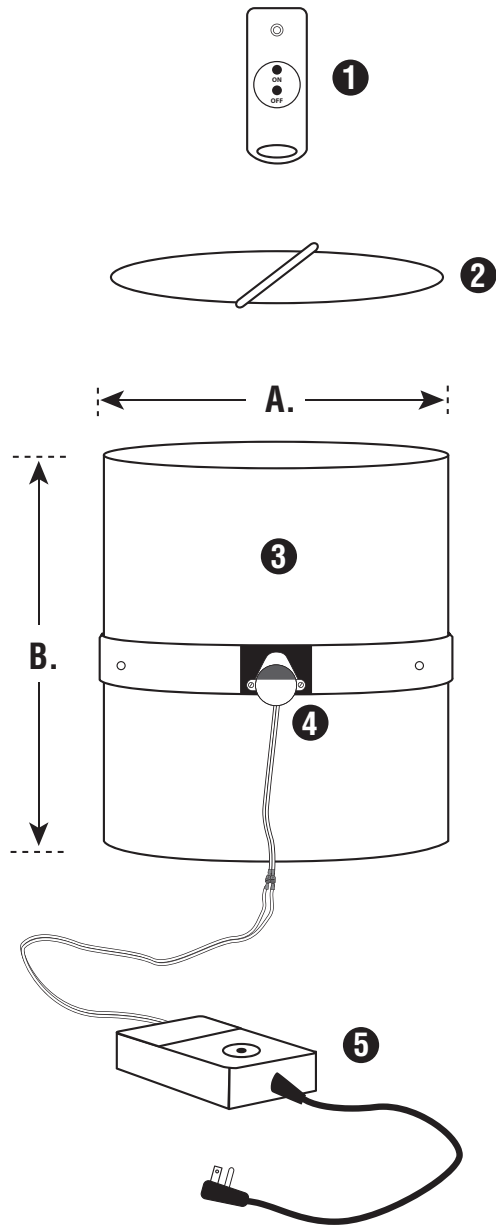

NATURAL LIGHT REMOTE CONTROLLED DIMMER

Turn off your Tubular Skylight with a push of a button!

NEW!

Natural Light is proud to unveil its newest product; the remote controlled dimmer. The dimmer allows you to adjust the amount of daylight entering a room with an easy-to-use remote control. It fits the 10", 13" and 21" tubular skylight models. Perfect for any room that may need to be darkened during the day including bedrooms, media rooms and conference rooms. The dimmer comes fully assembled and is easy to install.

REMOTE CONTROLLED DIMMER

NOTE: Exploded view of Dimmer Kit is for illustrative purposes only. Unit comes assembled.

1. Remote Control
2. Rotating Reflective Dimmer Panel
3. Light Pipe
4. 120 Volt, Low RPM Custom Motor
5. Remote Activated Control Box

DIMMER DIMENSIONS:

MODEL	A.	B.
10" Dimmer Kit	10"	12"
13" Dimmer Kit	13"	13.625"
21" Dimmer Kit	21"	24"